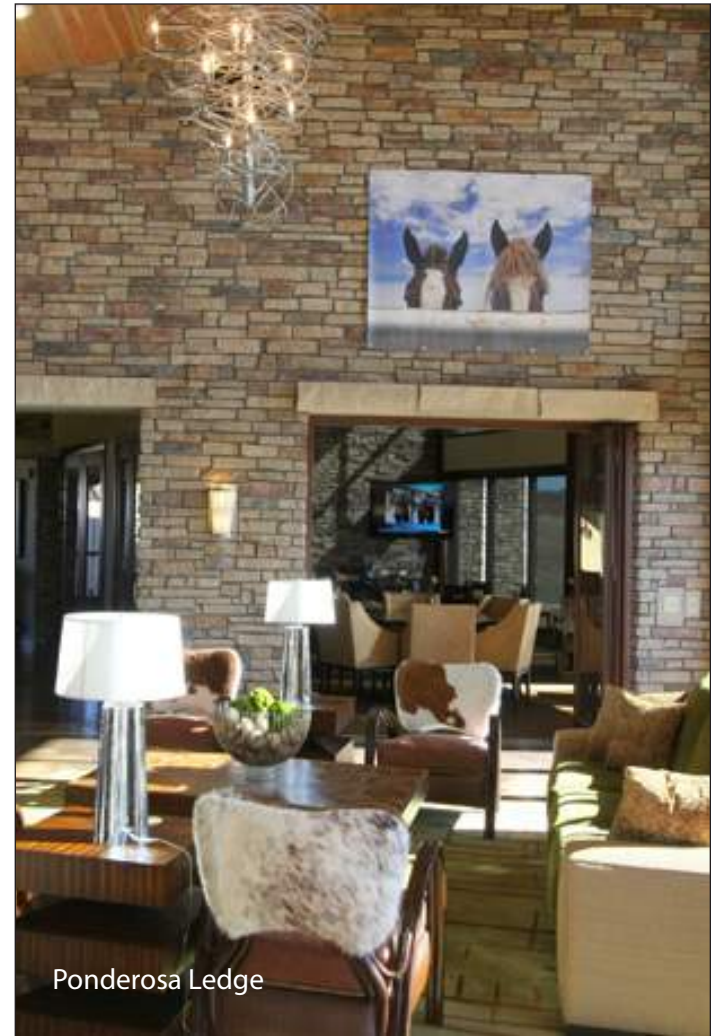

Ponderosa Ledge